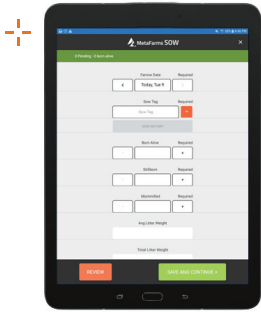

Mobile App

The SOW mobile application (app) was developed specifically for swine producers and the challenging environment in which they work. Data entry is reduced and simplified with the mobile app on familiar "off-the-shelf" Android or iOS tablets—eliminating the need for specialized equipment or training. The app includes offline functionality and data validation warnings.

ESF Integration

Integration with Electronic Sow Feeders helps eliminate redundant data entry while improving data accuracy. MetaFarms works directly with leading manufacturers including Nedap, AP Schauer and others for continuous improvement.

Performance Snapshot

The upgrade also includes a new enhanced performance snapshot providing a variety of metrics for tracking performance from day-to-day and week-to-week across sow units. The snapshot enables managers to see at-a-glance at how their farm is doing and react for real-time decision-making.

Capabilities

- Validation and editing of data in barn
- Reduction of data entry
- Seamless integration into MetaFarms platform
- Complete sow history on handheld devices
- Broad and multi-level view of units and animals for real-time decision-making
- Customizable at-a-glance snapshot of multiple metrics for operational performance
- Automated data capture and integration with electronic sow feeding (ESF) systems