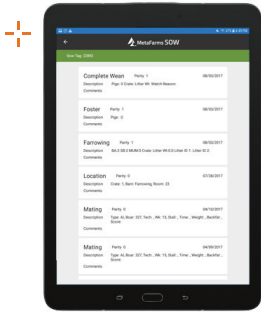

Performance Snapshot

The upgrade also includes a new enhanced performance snapshot providing a variety of metrics for tracking performance from day-to-day and week-to-week across sow units. The snapshot enables managers to see at-a-glance at how their farm is doing and react for real-time decision-making.

Capabilities

- Validation and editing of data in barn
- Reduction of data entry
- Seamless integration into MetaFarms platform
- Complete sow history on handheld devices
- Broad and multi-level view of units and animals for real-time decision-making
- Customizable at-a-glance snapshot of multiple metrics for operational performance
- Automated data capture and integration with electronic sow feeding (ESF) systems